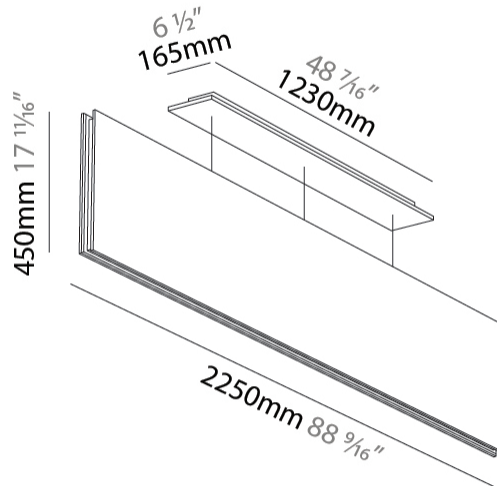

1. To build a product code in our configurator select the specify button on the base model # product page
2. To build a manual product code on this datasheet choose from the options listed below in blue font and add the suffix to the base model #

GENERAL

Series: Lullaby
Brand: Prolicht
Division: Architectural
Mounting Type: Suspension
Mounting Location: Ceiling
Subcategory: Acoustic

PHYSICAL

Shape: Rectangle
Length (mm): 2250
Length (in): 88 ³/₁₆
Width (mm): 50
Width (in): 1 ¹⁵/₁₆
Height (mm): 450
Height (in): 17 ¹¹/₁₆
Light Distribution: Direct
Fixture Finish: ANC / ASH / BNA / BTC / BZE / CEL / EGG / EVG / FOG / FOS / FST / FUA / IRI / IRO / KHA / LIC / LIM / MER / MSN / MUS / ONX / PEA / PLU / POL / PPY / RAY / ROY / RST / STE / SWD / TAN / TAU
Fixture Material: Aluminum
Cable Details: 2,000mm / 6,000mm Transparent Cable

ELECTRICAL

Lamp Type: LED
Input Wattage (W): 47
Total Output Wattage (W): 42.7
Dimming: Non-Dimmable / 0-10V Dimming
Driver Included: Yes
Driver Location: Integrated
Driver Type: Constant Current - Universal
Driver Class: Class 2
Input Voltage (V): 120 - 277

LED

Color Temperature (°K): 2700 / 3000 / 3500 / 4000
Max. Delivered Lumen (lm): 6286 / 6378 / 6445 / 6562
Nominal Lumen (lm): 7510 / 7620 / 7700 / 7840
CRI: >90 CRI
Lamp Life (hrs): 80000

OPTICAL

Beam Angle: 80

RATINGS AND CERTIFICATIONS

Certified By: Certified for North American Standards
IP rating: IP20